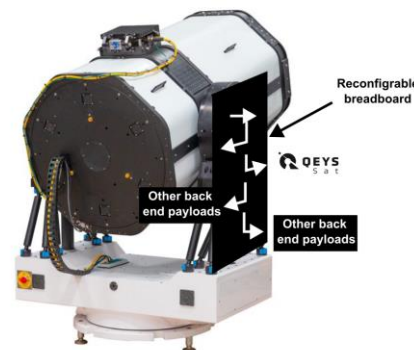

Quantum Optics Discovery Lab

Email: SSI@uos.ac.uk
Digitech Centre, IP5 3RE

To unlock the potential of optics and quantum communications in East of England and Scotland

- *To provide:*
  - The UK's largest indoor optical research test range SatComms
  - Connection to the Scottish optical ground station
- *To enable:*
  - Collaborative research infrastructure
  - The consideration of the effects of interference (atmospheric, pollutant, deliberate) on quantum optics communications
  - Research and Design of possible mitigations for interference

BT **Honeywell**
HERIOT WATT UNIVERSITY University of Suffolk University of Glasgow
SPACE EAST UK SPACE AGENCY
Consortium