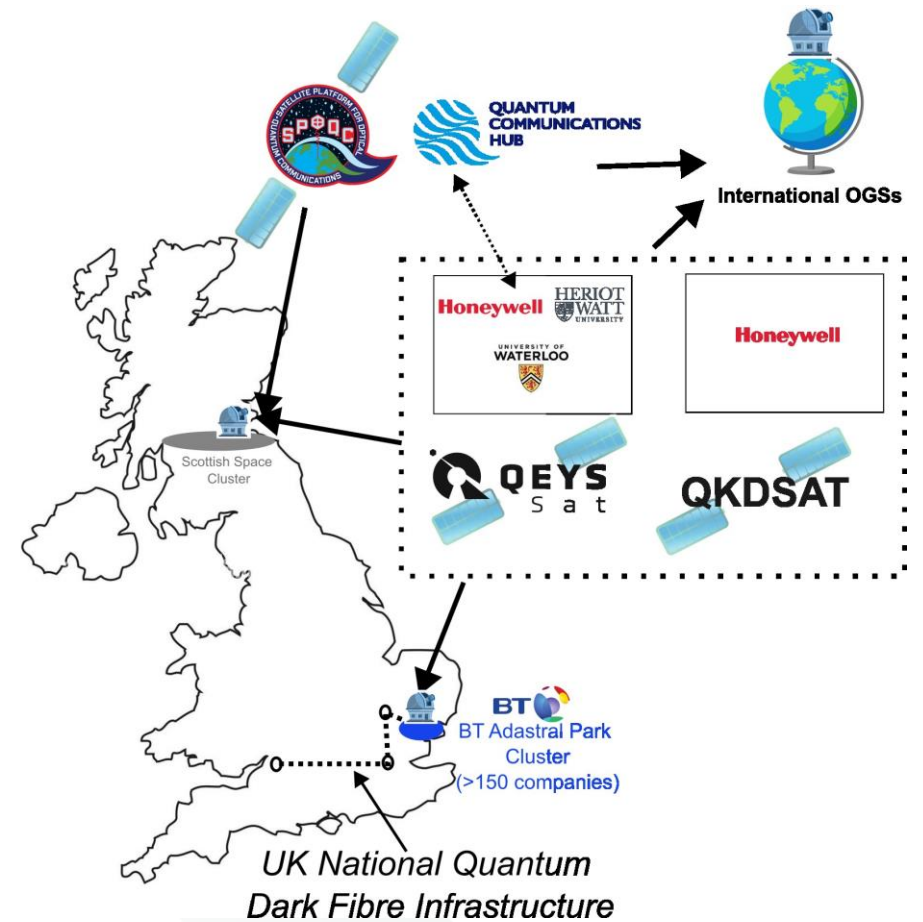

Quantum Optics Discovery Lab

Email: SSI@uos.ac.uk
Digitech Centre, IP5 3RE

To unlock the potential of optics and quantum communications in East of England and Scotland

- *To provide:*
  - The UK's largest indoor optical research test range SatComms
  - Connection to the Scottish optical ground station
- *To enable:*
  - Collaborative research infrastructure
  - The consideration of the effects of interference (atmospheric, pollutant, deliberate) on quantum optics communications
  - Research and Design of possible mitigations for interference

BT **Honeywell**
HERIOT WATT UNIVERSITY University of Suffolk University of Glasgow
SPACE EAST UK SPACE AGENCY
Consortium