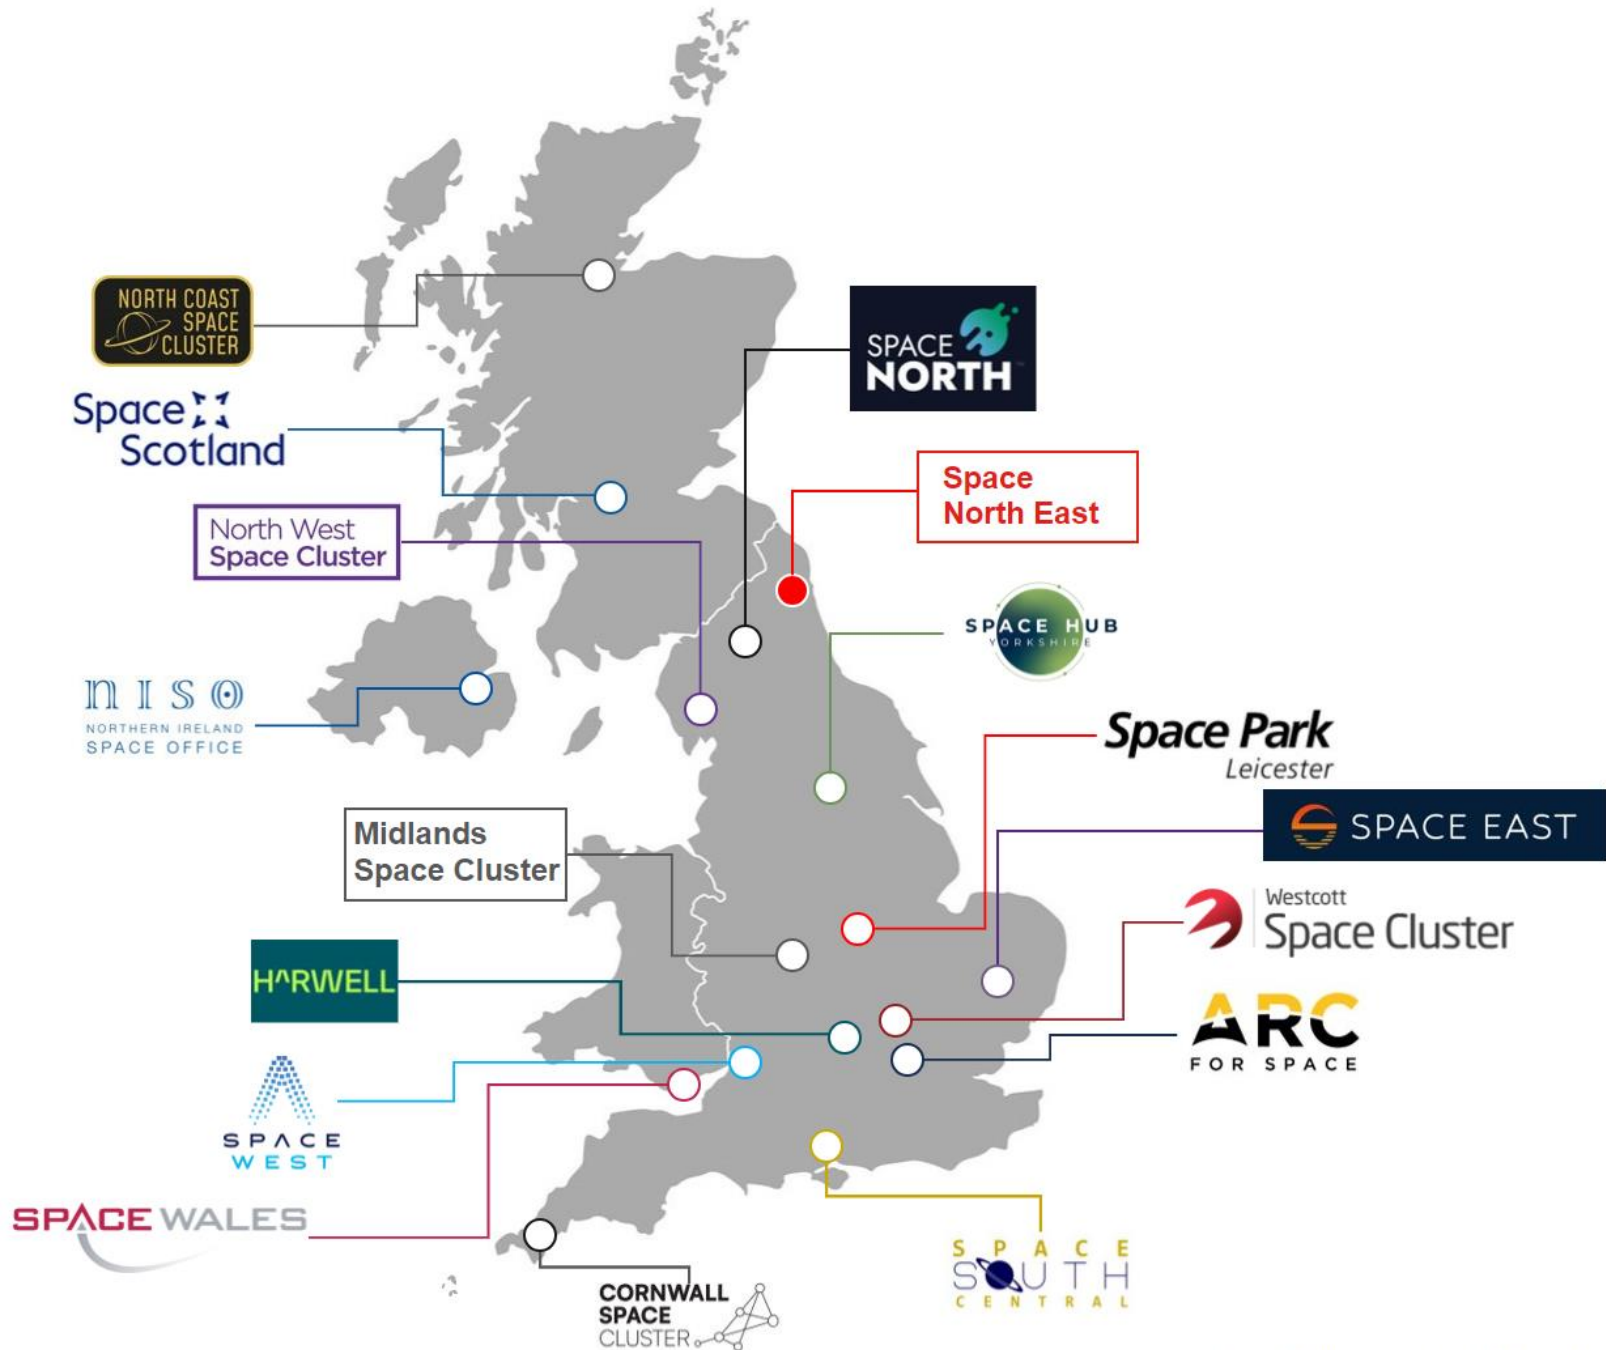

SPACE EAST

STUART CATCHPOLE

SPACE CLUSTER DEVELOPMENT MANAGER

NORFOLK & SUFFOLK SPACE STRATEGY 2022

**COMMUNICATIONS
& IT**

MARINE

MANUFACTURING

LOGISTICS

ENERGY

AGRITECH

EDUCATION

INVESTMENT

SPACE EAST

KEY:

- Business ◆
- Innovation & Enterprise hub ■
- Research & Skills ▲
- Logistics hub ★

- NORWICH**
- Food Enterprise Park ■
 - Norwich Research Park ▲
 - Hethel Engineering Centre ■
 - University of East Anglia ▲
 - Norwich University of the Arts ▲
 - Norwich Airport ★
 - Scottow Enterprise Park ■
 - Saxon Air ◆
 - Clarus Networks ◆
 - Weatherquest ◆
 - Micross ◆